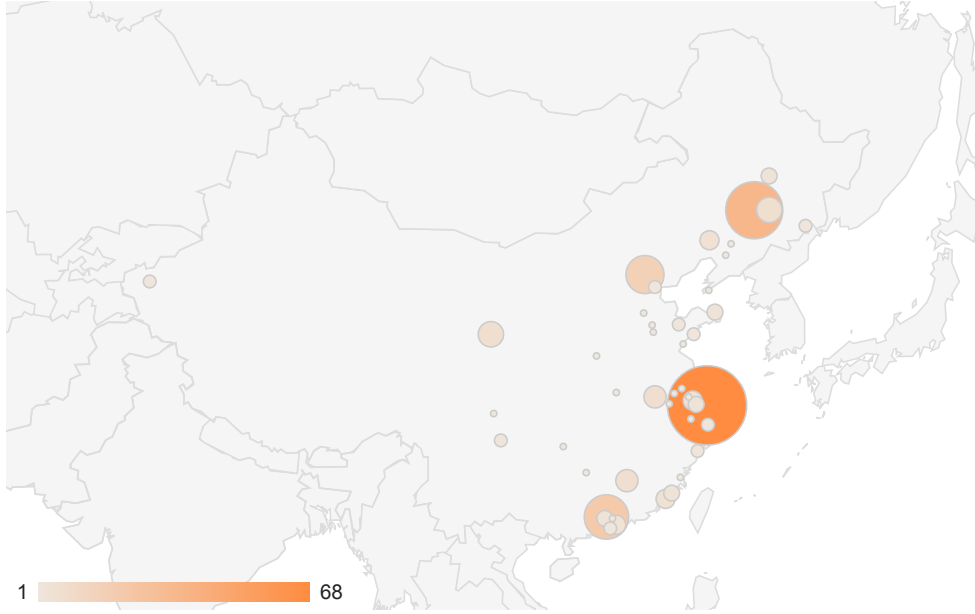

21.	Kagoshima	8	4.25	00:01:53	37.50%	50.00%
22.	Gunma	7	8.29	00:04:51	85.71%	0.00%
23.	Tochigi	6	4.17	00:01:07	100.00%	50.00%
24.	Ishikawa	6	4.00	00:03:48	50.00%	33.33%
25.	Gifu	6	3.00	00:00:21	83.33%	33.33%
26.	Shiga	6	23.33	00:09:41	100.00%	33.33%
27.	Okayama	5	7.60	00:01:18	80.00%	20.00%
28.	Ehime	5	3.60	00:00:29	40.00%	60.00%
29.	Fukui	4	3.25	00:00:36	75.00%	25.00%
30.	Yamanashi	4	9.75	00:05:17	100.00%	0.00%
31.	Shimane	4	12.25	00:09:32	75.00%	0.00%
32.	Kagawa	4	4.00	00:00:42	100.00%	50.00%
33.	Toyama	3	6.67	00:02:06	100.00%	33.33%
34.	Tokushima	3	6.67	00:00:49	66.67%	0.00%
35.	Okinawa	3	2.67	00:00:48	66.67%	66.67%
36.	Akita	2	6.00	00:01:19	100.00%	0.00%
37.	Fukushima	2	2.50	00:00:12	100.00%	50.00%
38.	Yamaguchi	2	6.50	00:00:41	100.00%	0.00%
39.	Kochi	2	13.00	00:11:49	100.00%	0.00%
40.	Nagasaki	2	2.00	00:01:10	50.00%	50.00%
41.	Miyazaki	2	1.00	00:00:00	100.00%	100.00%
42.	Iwate	1	3.00	00:00:19	100.00%	0.00%
43.	Mie	1	2.00	00:00:28	100.00%	0.00%
44.	Kumamoto	1	1.00	00:00:00	100.00%	100.00%
45.	Oita	1	15.00	00:04:14	100.00%	0.00%

地域

すべて » 国/地域: China

訪問数の割合: 8.68%

地図表示

利用状況

訪問数

239

全体に対する割合: 8.68% (2,753)